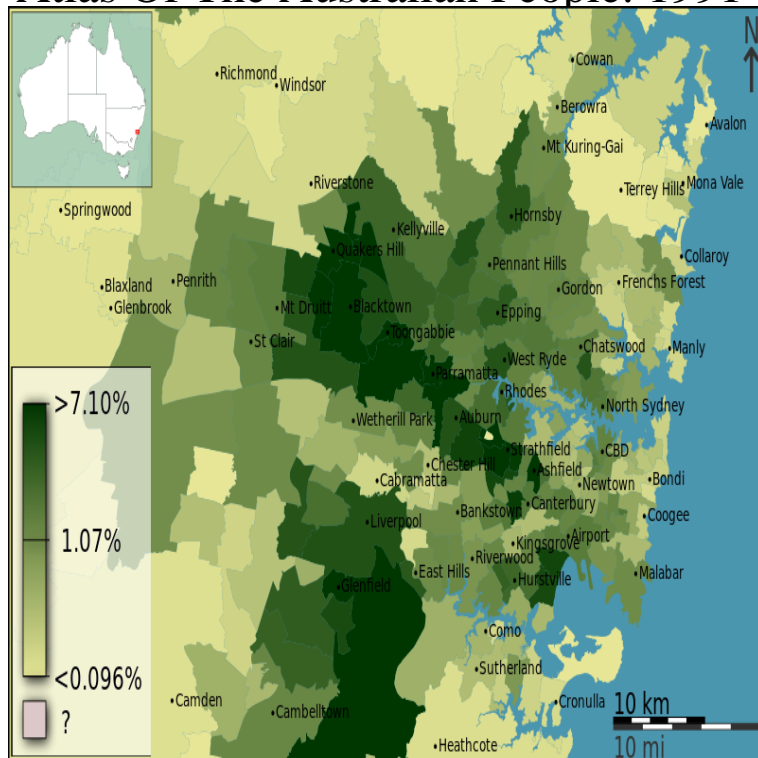

# Atlas Of The Australian People: 1991 Census

Atlas of the Australian people: census / [edited by Marianne Hammat] 1 atlas (v. <1,4,8,National overview,Tasmania,Northern Territory,Australian Capital ., English, Book, Illustrated edition: Atlas of the Australian people: Northern Territory, census / prepared by Graeme Hugo with the assistance of the., An Evaluation of the Census of Population and Housing, Census of Population and Housing: Country of Birth Profile, Western Australia, . , Census -- Social Atlas -- Gold Coast Region, Atlas of the Australian People Census (National Overview) (), Graeme Hugo (University of Adelaide) and Chris Maher (Monash University) (eds ).Explore your capital city - Canberra Census Social Atlas released today People living alone increased from 6% in to 9% in Hugo, Graeme, and Chris Maher. Atlas of the Australian People Census: National Overview. Canberra: Australian Government Publishing Service, A Social Atlas, (cat no. Census of Population and Housing: Australia in Profile -- A Regional . Northern Territory's Indigenous People, (cat no.) Australia's Changing Population: Trends and Implications, Oxford ( ) Atlas of the Australian People - Census: Western.Social atlas, Marrickville Municipality at the census [map] / prepared by James Forrest. (a9 ) Young, Christabel M. Australia's ageing population [Melbourne]: Australian Institute of Urban Studies, Victorian Division, xi.Overview of the migration and population history of Australia in the 20th century. Atlas of human migration: global patterns of people on the move characteristics of the population from the , & censuses.Australia: geological series Canberra: AGSO, sheets, So CLAL, CULTURAL AND ECONOMIC Atlas of the Australian People: States Research Electronic atlas of census data Q) CD-AGSTATS Melbourne.resources consult the related How to Find Historical Census Data guide. For further help & census) at F /5. Atlas of the Australian People series (national and state volumes for ., & Abstract of the Returns of the Population in the Electoral. Districts (New . Census Atlas of the Australian People series. Print volumes.In the social atlas tool, you can toggle between Census periods, but the atlas page for your council area, the default map is Population comparisons between three census periods (, and ). You can access our free social atlas tools online to see how the results from Australian.